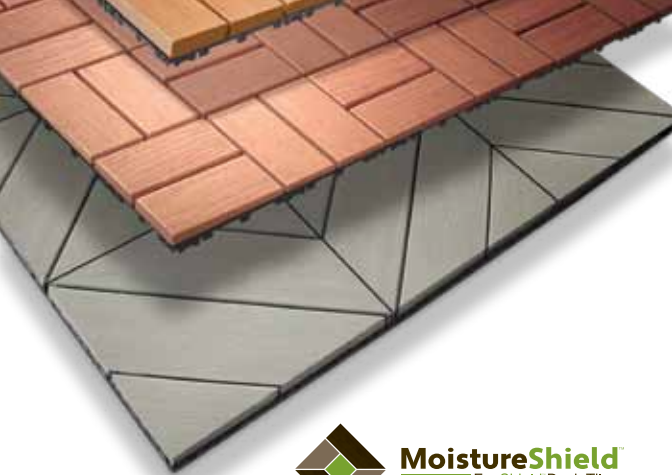

MoistureShield[™]
EcoShield[™] Deck Tiles

EASY TO BUILD.
EASY ON THE EYES.

MoistureShield
EcoShield Deck Tiles

BEAUTIFUL FOR THE ENVIRONMENT.

EcoShield™ Deck Tiles use AERT's innovative processing technologies, encapsulating recycled wood fibers in recycled polyethylene plastic. Non-toxic, and with the environment in mind, the composite material on the deck tiles is made with:

- 30% post-consumer recycled content
- 60% pre-consumer recycled content

FEATURES INCLUDE

- Available in 12"x12" configuration
- Grid pattern for easy layout and versatility
- Easily snap together
- 20-year warranty

developed with **Snap-To™ Technology**

EcoShield™ Deck Tiles, an innovative composite decking product, are literally a snap to put together. Unique grid patterns allow for ease of layout and ultimate versatility – resulting in the creation of beautiful exteriors. Ideal for surface applications on patios, verandas, rooftops and virtually any level surface, the tiles don't require any special tools – it's as simple as snapping them together.

Creating an EcoShield deck is an easy way to build the beautiful outdoor space you've always wanted.

Available in four colors:

Terracotta

Desert Sand

Cape Cod Gray

Redwood

Brick Pattern only available in Redwood.