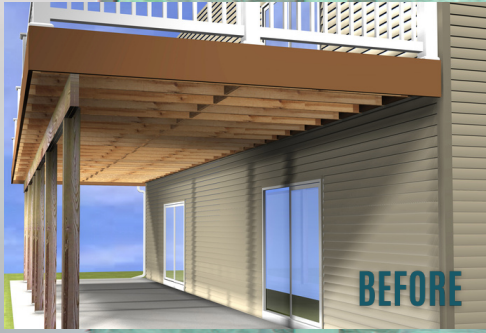

# Make The Most Of Your Outdoor Space

# zipUP

CEILING® AND UNDERDECK®

- Water Diversion & Ceiling Finishing System in One
- Removable Panels for Easy Mechanical Access
- Can Be Used On New or Existing Construction
- Interior or Exterior Applications
- Limited Lifetime Warranty

SMOOTH

WHITE ONLY

CAPE COD

Installs Quickly Using Minimal Parts & Pieces

PITCH RAIL

WALL TRIM

MAIN RAIL

PANEL

AVAILABLE IN 12' OR 16' LENGTHS

Customized to Your Deck Size  
in Just a Few Simple Steps

[www.ZipUPCeilings.com](http://www.ZipUPCeilings.com)

Zip-UP® Underdeck is a revolutionary system designed to transform the unused space underneath your elevated deck into a functional outdoor living area. Easy-to-install interlocking panels create a seamless, water diversion system between your deck and the area below. Whether you're looking to create an additional living area or enhance your existing outdoor space, Zip-UP® Underdeck is the perfect solution for adding style, functionality, and value to your home.