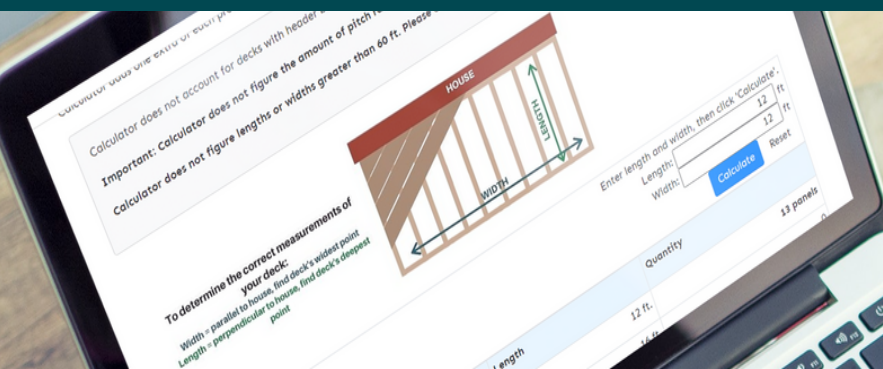

SMOOTH

WHITE ONLY

CAPE COD

Installs Quickly Using Minimal Parts & Pieces

PITCH RAIL

WALL TRIM

MAIN RAIL

PANEL

AVAILABLE IN 12' OR 16' LENGTHS

Customized to Your Deck Size  
in Just a Few Simple Steps

[www.ZipUPCeilings.com](http://www.ZipUPCeilings.com)

Zip-UP® Underdeck is a revolutionary system designed to transform the unused space underneath your elevated deck into a functional outdoor living area. Easy-to-install interlocking panels create a seamless, water diversion system between your deck and the area below. Whether you're looking to create an additional living area or enhance your existing outdoor space, Zip-UP® Underdeck is the perfect solution for adding style, functionality, and value to your home.