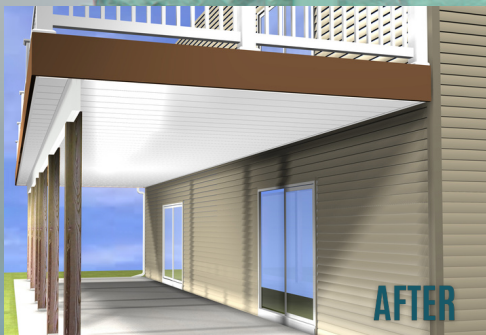

# Make The Most Of Your Outdoor Space

# zipUP

CEILING® AND UNDERDECK®

- Water Diversion & Ceiling Finishing System in One
- Removable Panels for Easy Mechanical Access
- Can Be Used On New or Existing Construction
- Interior or Exterior Applications
- Limited Lifetime Warranty

SMOOTH

WHITE ONLY

CAPE COD

Installs Quickly Using Minimal Parts & Pieces

PITCH RAIL

WALL TRIM

MAIN RAIL

PANEL

AVAILABLE IN 12' OR 16' LENGTHS

Customized to Your Deck Size  
in Just a Few Simple Steps

[www.ZipUPCeilings.com](http://www.ZipUPCeilings.com)

Zip-UP® Underdeck is a revolutionary system designed to transform the unused space underneath your elevated deck into a functional outdoor living area. Easy-to-install interlocking panels create a seamless, water diversion system between your deck and the area below. Whether you're looking to create an additional living area or enhance your existing outdoor space, Zip-UP® Underdeck is the perfect solution for adding style, functionality, and value to your home.