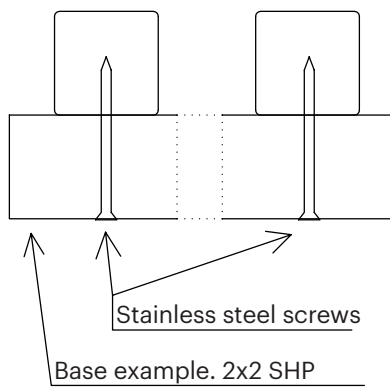

LUNA SHP

Guideline for Luna SHP installation

Luna SHP can be installed indoors or outdoors with various dimensions.

2x2 hidden installation