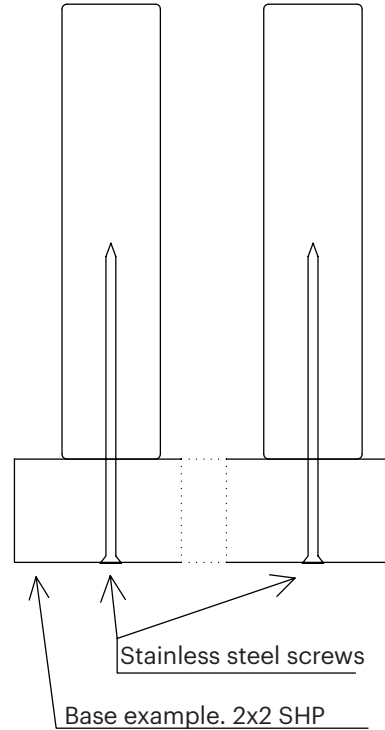

2x6 hidden installation